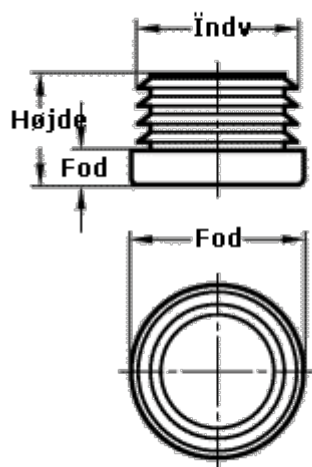

Data Sheet

Article number: 20991D40
Description: E+G tube end plug
GN 991-D40

Measures

Foot diameter	= 40mm
Foot length	= 5mm
Height	= 17mm
Internal tube diameter	= 35mm